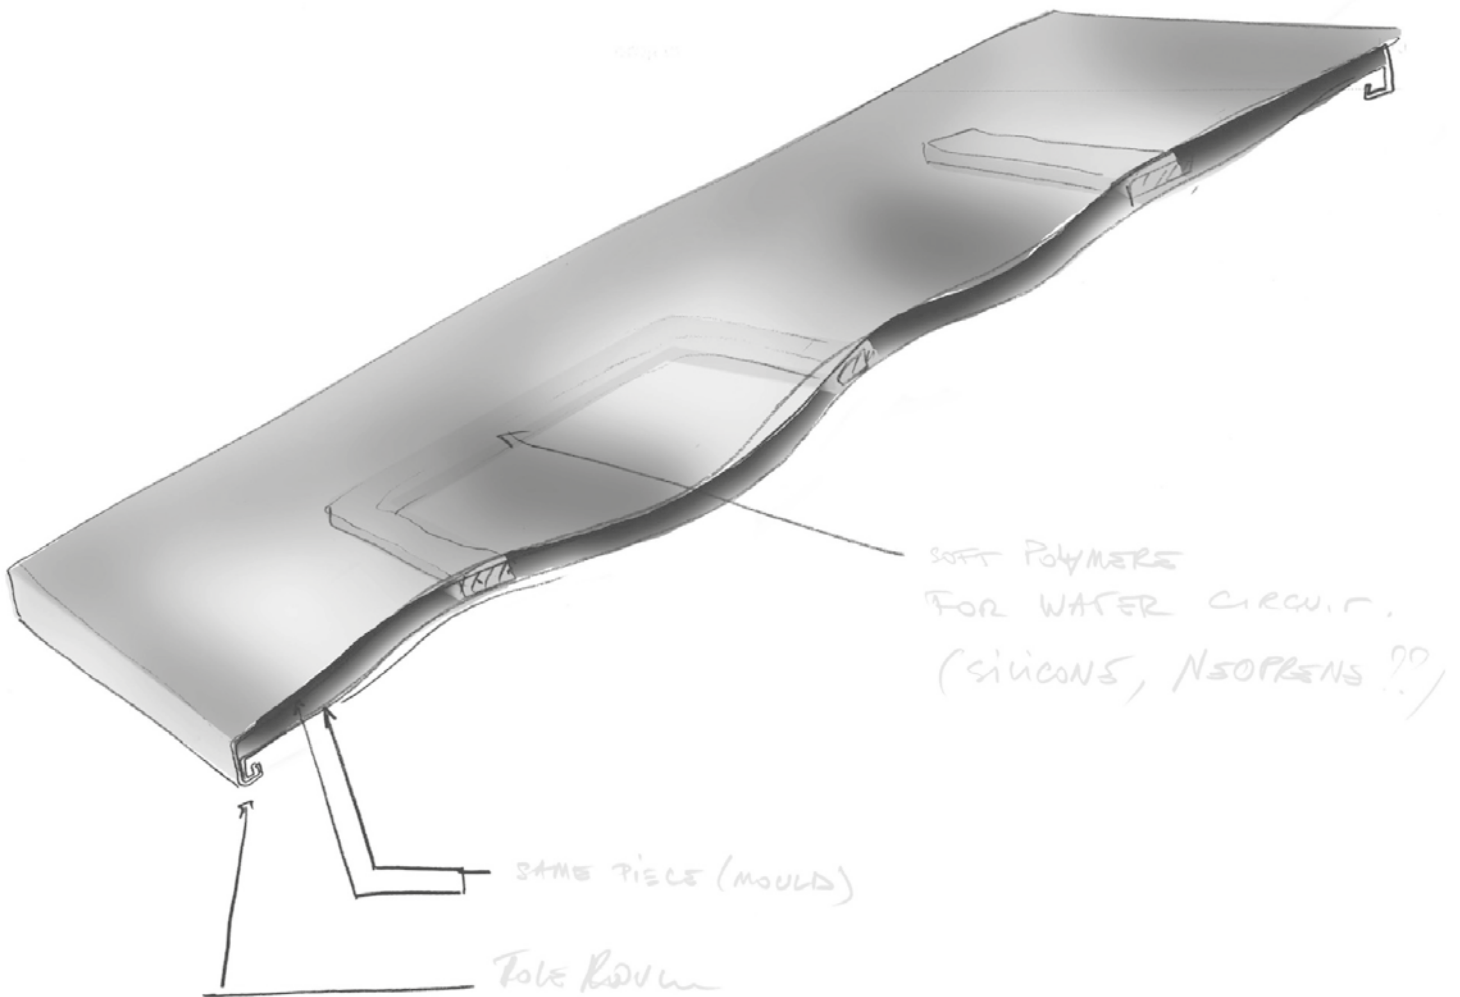

LOLA[®] RVS DECOR

LOLA[®] RVS Decor Horizontal
CORDIVARI Design
L 1516 mm - H 450 mm - Watt 507

GOLD VILLA

AWARD

3D

TRADEMARK

BLOW RVS POLISHED

BLOW® RVS Polished Vertical
CORDIVARI Design by Jean-Marie Massaud
L 500 mm - H 1700 mm (x2) - Watt 700 (x2)