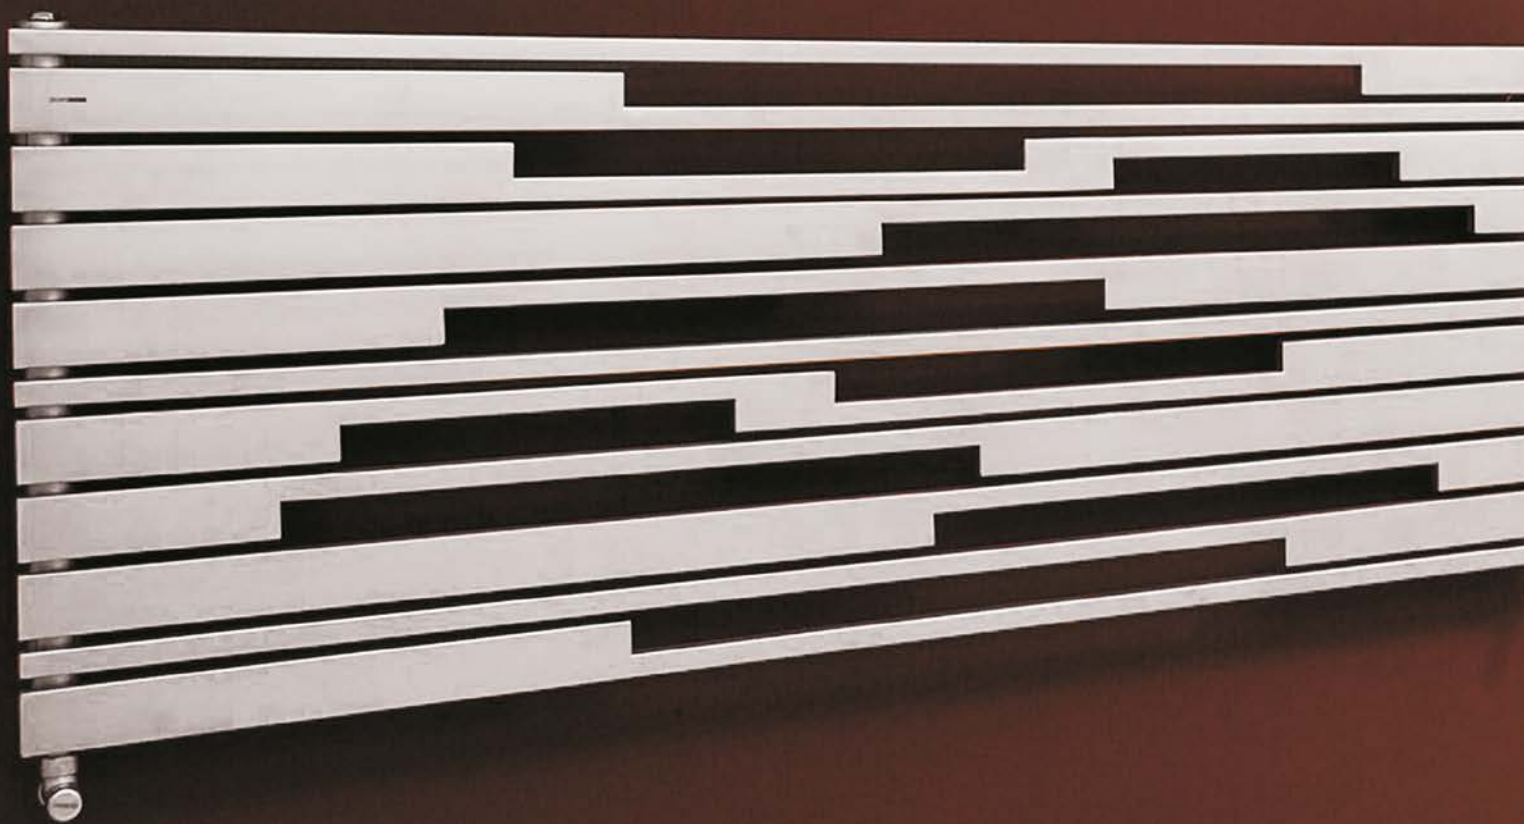

FRAME RVS
Handdoekbeugel Polished
(Zie pag 217)

FRAME RVS Polished - Decor Satin Vertical
CORDIVARI Design - Artwork: Mariano Moroni
L 480 mm - H 2032 mm - Watt 978

STEFANIA RVS

STEFANIA RVS Satin
CORDIVARI Design - L 500 mm - H 1438 mm - Watt 491

STEFANIA RVS Polished
CORDIVARI Design
L 500 mm - H 1438 mm - Watt 446

GIADA RVS

HORIZONTAL

GIADA RVS Polished - Horizontal
CORDIVARI Design
L 1400 mm - H 511 mm - Watt 787

GIADA RVS

VERTICAL

GIADA RVS Polished - Vertical
CORDIVARI Design
L 511 mm - H 1800 mm - Watt 918

GIADA RVS Polished - Horizontal
CORDIVARI Design

GIADA RVS Satin - Vertical
CORDIVARI Design
L 511 mm - H 1800 mm - Watt 884

STRADIVARI® RVS

STRADIVARI® RVS Satin Horizontal
CORDIVARI Design - Designer: Luca Scacchetti
L 1600 mm - H 570 mm - Watt 656