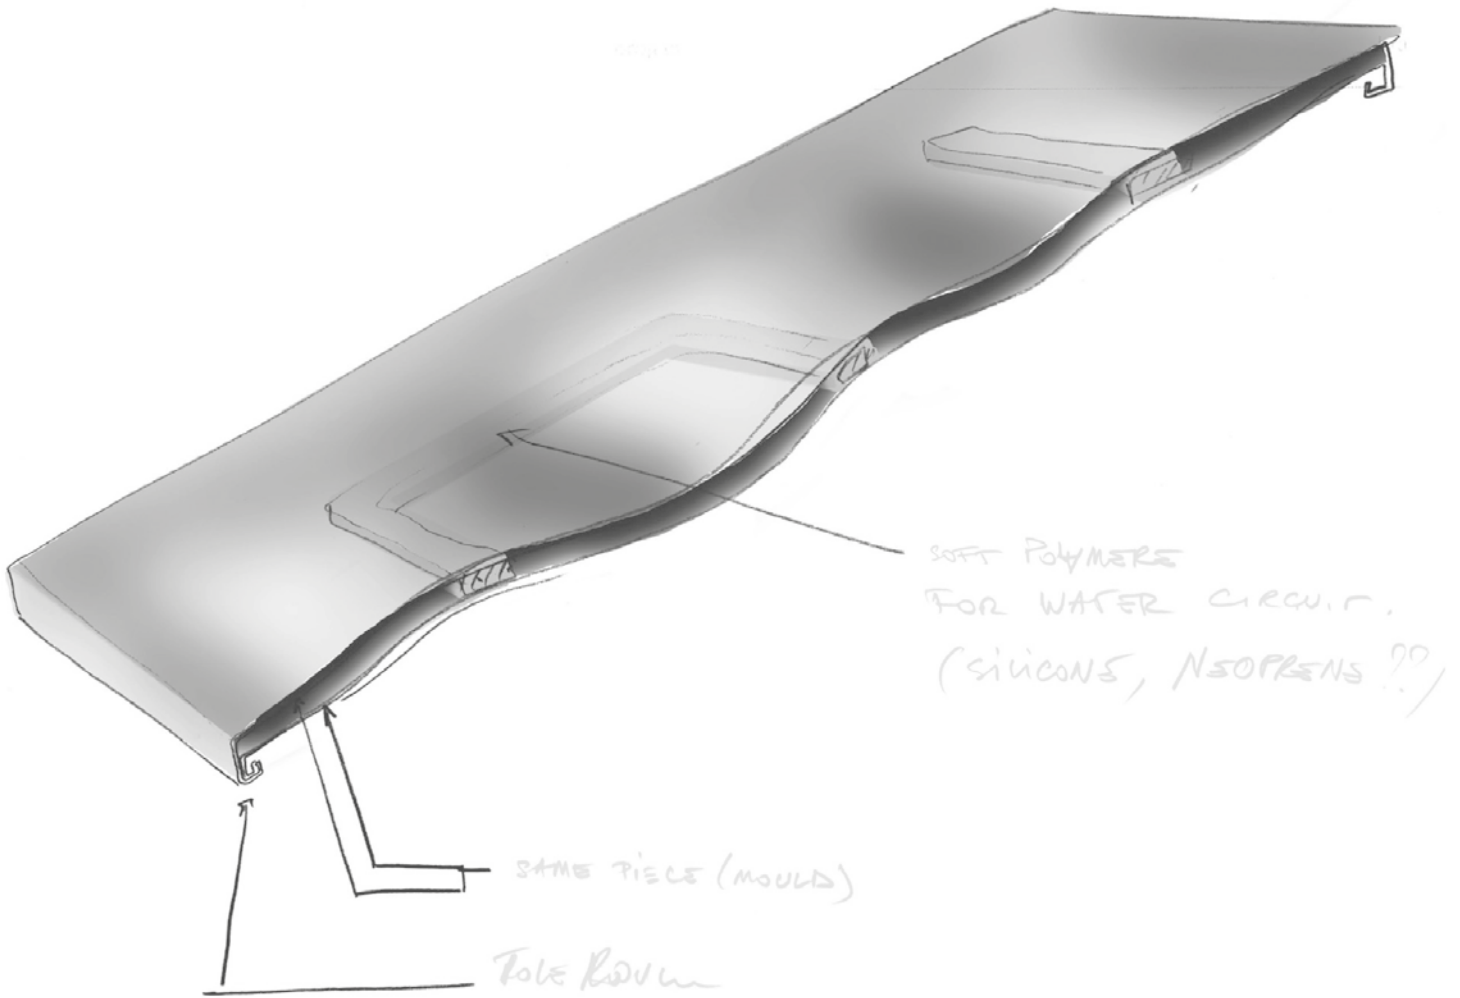

LOLA[®] RVS DECOR

LOLA[®] RVS Decor Horizontal
CORDIVARI Design
L 1516 mm - H 450 mm - Watt 507

GOLD VILLA
AWARD

3D
TRADEMARK

BLOW RVS POLISHED

BLOW® RVS Polished Vertical
CORDIVARI Design by Jean-Marie Massaud
L 500 mm - H 1700 mm (x2) - Watt 700 (x2)