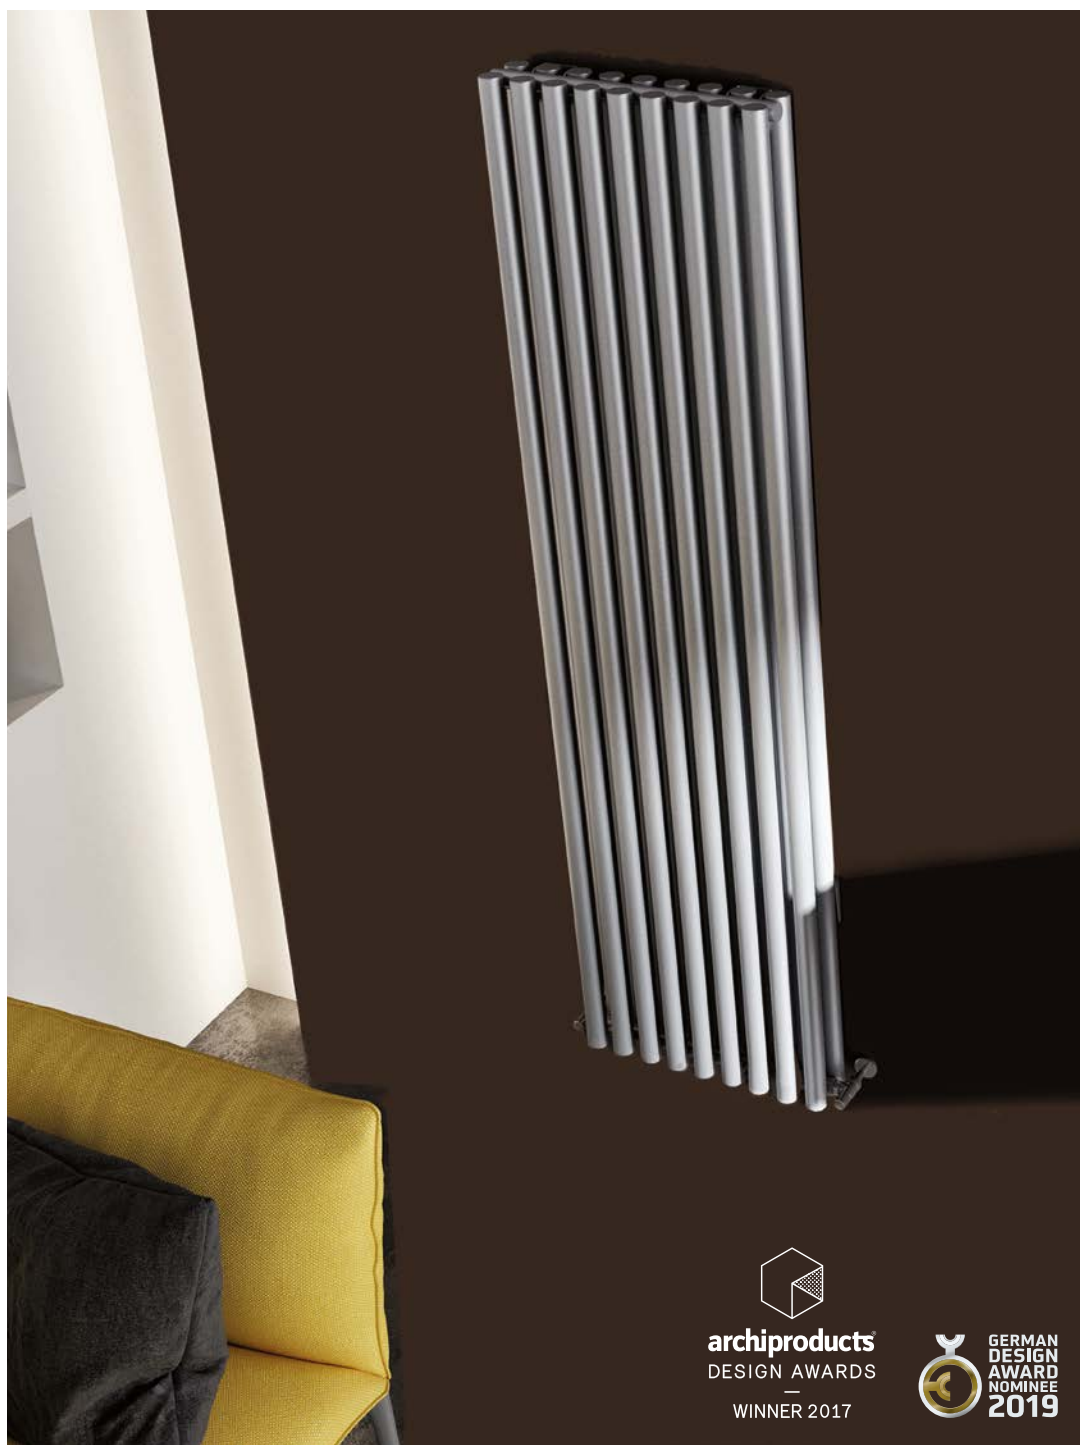

ARIANNA

ARIANNA Horizontal - Color R27 Metal grey
L 486 mm - H 1830 mm - Watt 1713

archiproducts
DESIGN AWARDS
WINNER 2017

GERMAN
DESIGN
AWARD
NOMINEE
2019