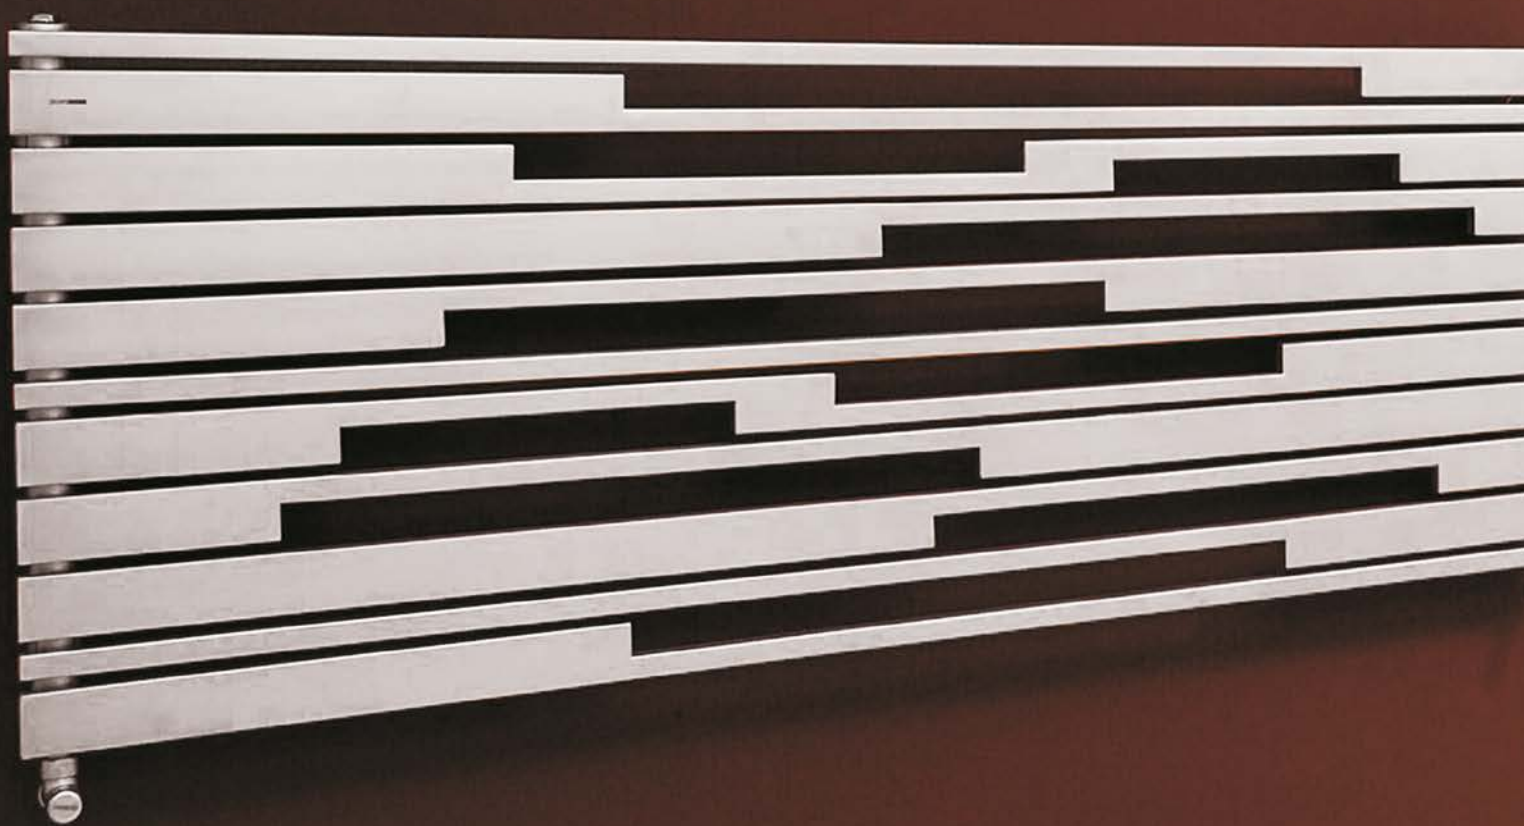

STRADIVARI® RVS

STRADIVARI® RVS Satin Horizontal
CORDIVARI Design - Designer: Luca Scacchetti
L 1600 mm - H 570 mm - Watt 656