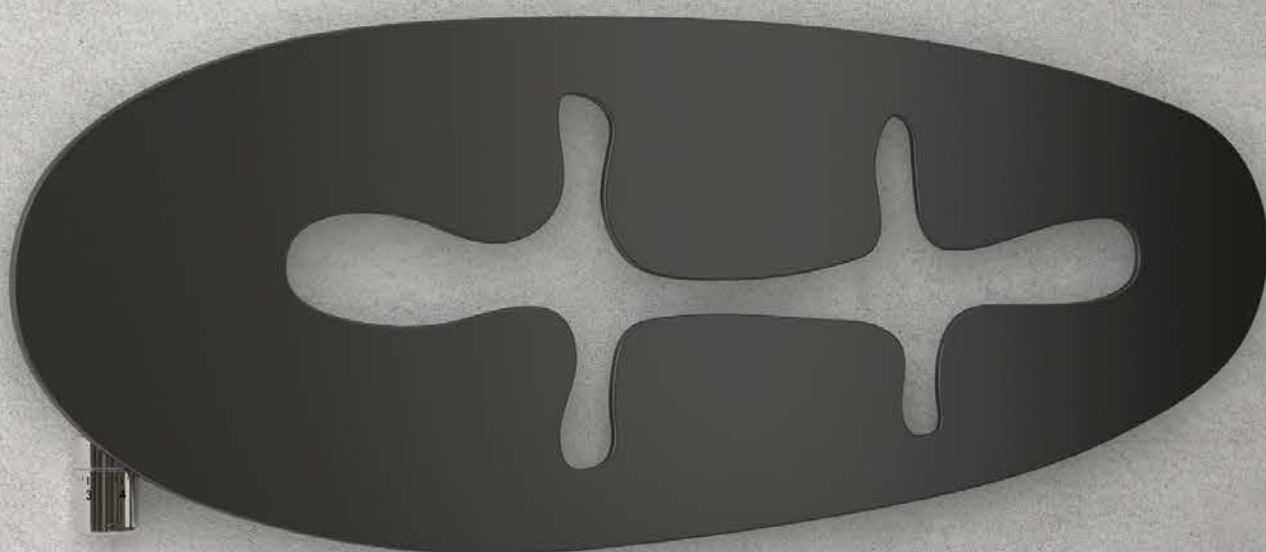

JUNGLE® CONTROL

JUNGLE® CONTROL Vertical - Color W01 Notturmo
CORDIVARI Design - Designer: Mariano Moroni
L 1500 mm - H 500 mm - Watt 573

MEER INFO: www.drl-products.nl | PRIJZEN: www.snelselect.nl