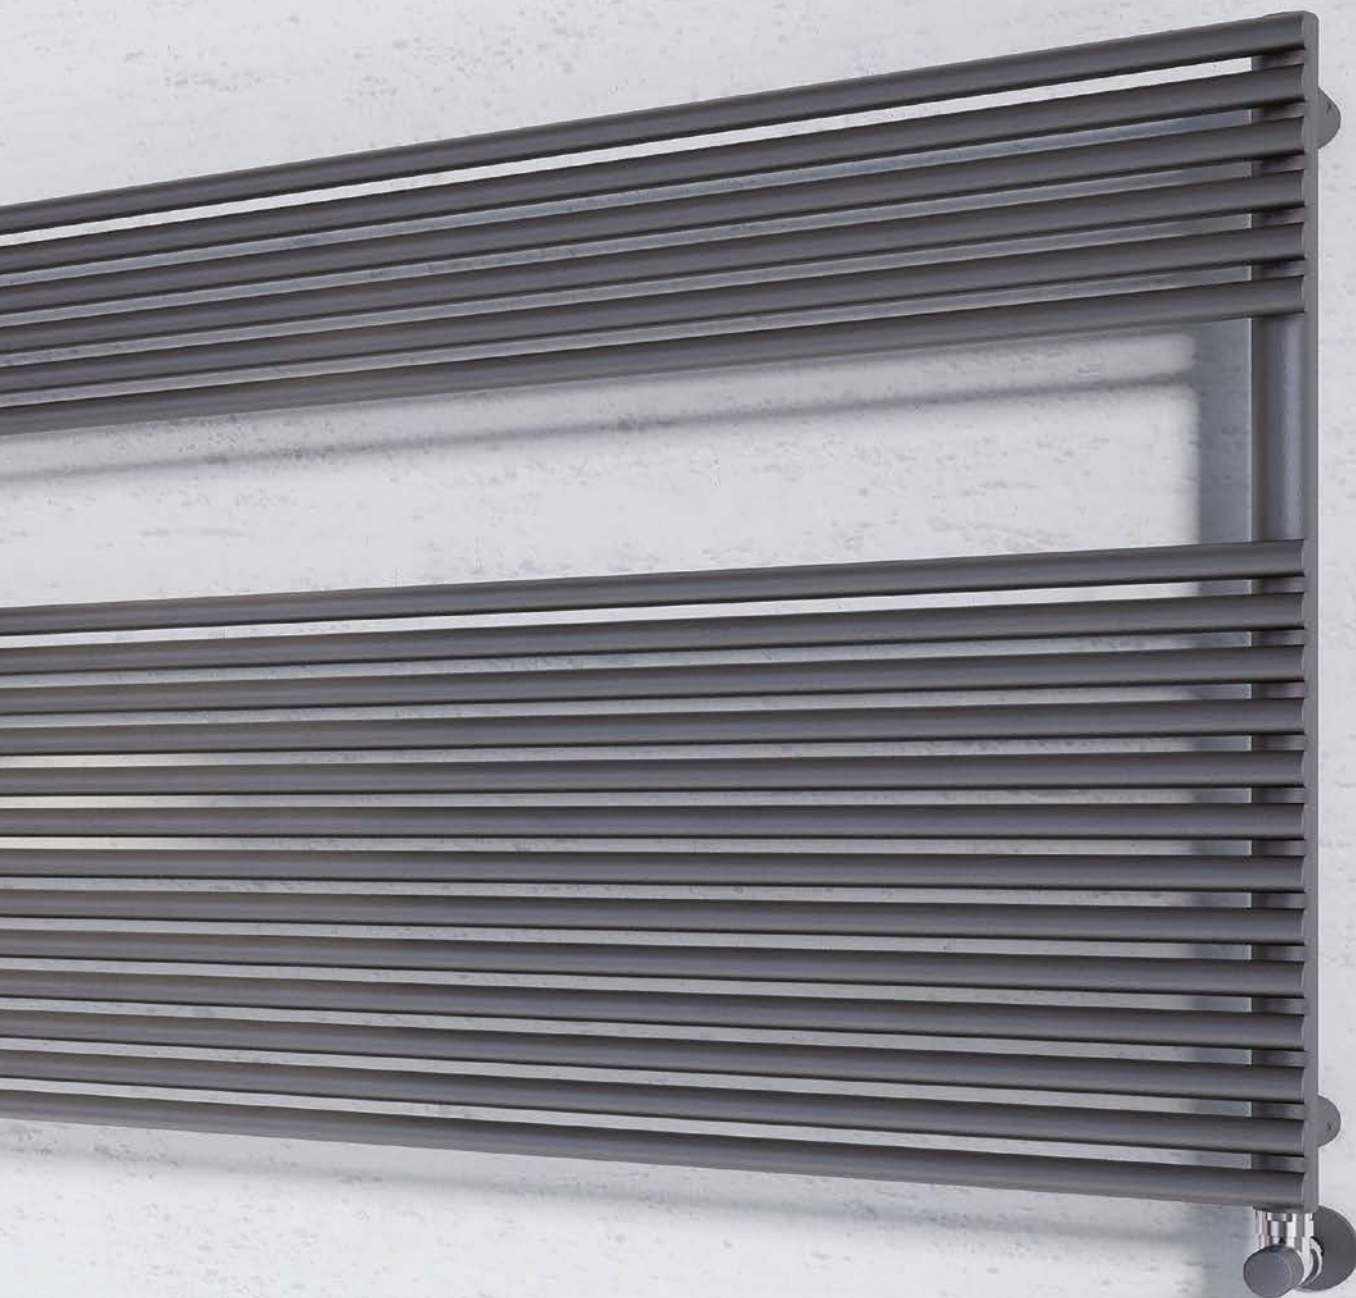

LUCY

LUCY Vertical - Color RAL 7030 - R22 Stone grey
CORDIVARI Design
L 480 mm - H 1410 mm - Watt 838

LUCY Vertical - Color RAL 9010 - R01 White
CORDIVARI Design
L 480 mm - H 1410 mm - Watt 838

LUCY WIDE