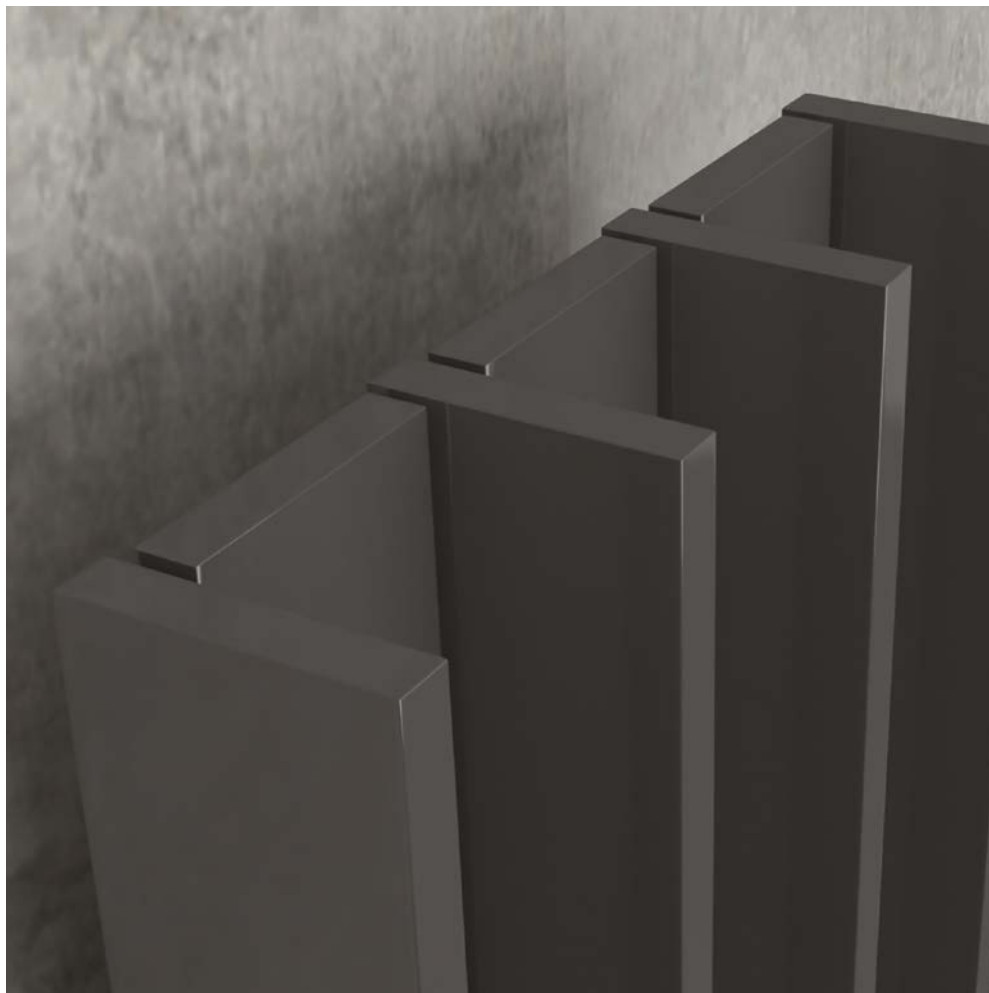

ROSY MAX

ROSY MAX - Color F31- Corten Brown
CORDIVARI Design
L 778mm - H 1800 mm - Watt 3500

GROOVE®

CORDIVARI® Distributed by DRL-Products

www.drl-products.nl | www.snelselect.nl

GROOVE® - Color R02 Traffic white
CORDIVARI Design - Designer: Mariano Moroni
L 416 mm - H 2000 mm - Watt 1460